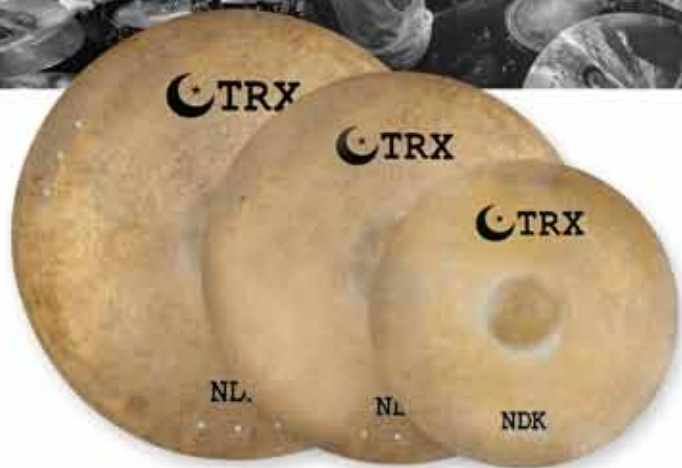

TRX®

New For 2017

NDK

TRX "New" DRK cymbals are available in the same sizes, types and weights as our original DRK series but feature a sandblasted finish for a drier sound and unique appearance.