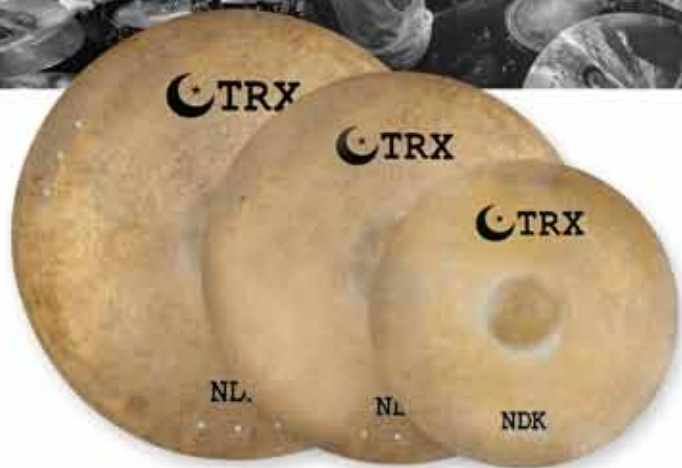

### HIGH-CONTRAST TRX CYMBALS

SERIES	WEIGHT	FINISH	HAMMERING	TONE
DRK	thin	natural/lathed	deep	dark
STACKER	medium	brilliant	traditional	medium
BRT	heavy	polished	deep	bright
B20 BRONZE				

SERIES	HI-HATS				CRASHES				SPLASHES		CHINAS	BELLS	
	13"	14"	15"	16"	14"	16"	18"	20"	10"	12"	18"	7"	9"
DRK THUNDER					●	●	●		●	●	●		
BRT LIGHTNING		ST			●	●	●		●	●	●		
DRK/BRT	●	●	●	●									
T-BELLS												●	●
STACKERS					●	●	●	●					

ST=STORM • ●=POPULAR SIZE

The selection of SFX "Special Effects" cymbals also consists of:

- Vented, multi-purpose **Stackers**
- Trashy yet crisp **DRK-BRT** cross-matched Hi-Hats
- **Storm** (Thunder & Lightning) Hi-Hat
- High-pitched, heavy-weight **T-Bells**

# TRX®

New For 2017

NDK

TRX "New" DRK cymbals are available in the same sizes, types and weights as our original DRK series but feature a sandblasted finish for a drier sound and unique appearance.

CLS

Super dry, super dark and recommended for jazz, R&B, rock and indie-pop, the CLS series features "Silver" B20 bronze and redefines "classic" cymbals. Available in Crash-Rides, Crashes, Thunders and Hats.