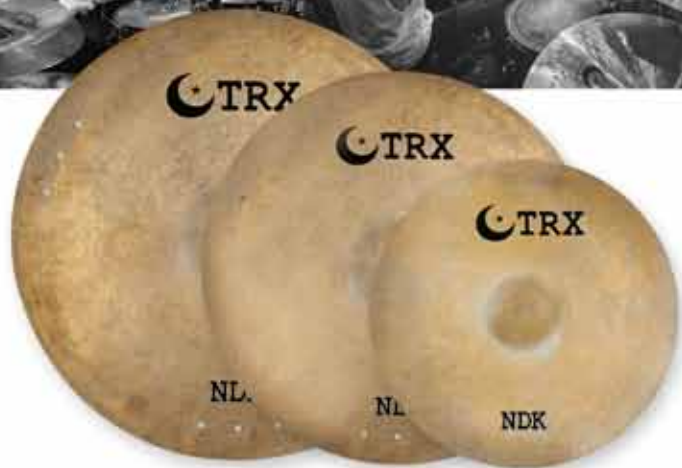

HIGH-CONTRAST TRX CYMBALS

SERIES	WEIGHT	FINISH	HAMMERING	TONE
DRK	thin	natural/lathed	deep	dark
STACKER	medium	brilliant	traditional	medium
BRT	heavy	polished	deep	bright
B20 BRONZE				

SERIES	HI-HATS				CRASHES				SPLASHES		CHINAS	BELLS	
	13"	14"	15"	16"	14"	16"	18"	20"	10"	12"	18"	7"	9"
DRK THUNDER					●	●	●		●	●	●		
BRT LIGHTNING		ST			●	●	●		●	●	●		
DRK/BRT	●	●	●	●									
T-BELLS												●	●
STACKERS					●	●	●	●					

ST=STORM • ●=POPULAR SIZE

TRX®

New For 2017

NDK

TRX "New" DRK cymbals are available in the same sizes, types and weights as our original DRK series but feature a sandblasted finish for a drier sound and unique appearance.

CLS

Super dry, super dark and recommended for jazz, R&B, rock and indie-pop, the CLS series features "Silver" B20 bronze and redefines "classic" cymbals. Available in Crash-Rides, Crashes, Thunders and Hats.